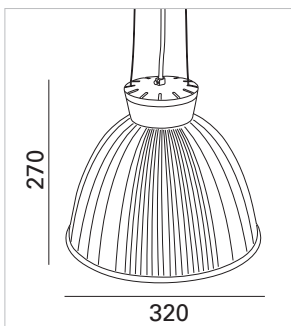

**Vano componenti e rosone** in pressofusione di alluminio, verniciatura in polvere termoindurente poliestere resistente alla corrosione e agli agenti atmosferici.

**Riflettore** in acrilico trasparente prismaticizzato all'interno e liscio all'esterno  $\varnothing$  320 mm;

**Reflector:** transparent, prism-shaped ribs on the inside and smooth on the outside to make the cleaning of the fitting fast and effective. 320 mm diameter. The version with discharge lamps has a **protection diffuser**. On request for the version with incandescent, halogen and fluorescent lamps. **Suspension system** includes a 1.5 m cable and a ceiling cup to cover metalwork, safety cable block installed on the cable.