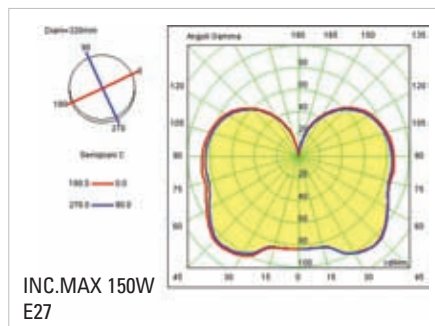

Diffusore di protezione.
Protection diffuser.

230V - 50 Hz

IP20

LUXXI 320/B

$\varnothing$ 320 x h270mm

Colour	W	Lamp	pcs	pcs pallets	dm³	kg		S
	max 150	Inc.	001	30	36	2,10	E27	703621.0101

Accessori - Accessories

704018.0101