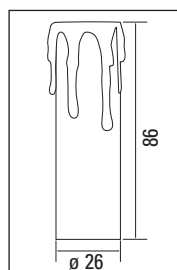

Portalampada E14 candela

Lampholder E14 candle

CODICE CODE	ARTICOLO ARTICLE	COLORE COLOUR	COD.EAN EAN CODE	
BL/E710/7/FFGA	2 Candele e guscio h 70mm staffa filett.stampato 2 Candles and shell h 70mm printed threaded stirrup	Avorio Antico Ancient Ivory	8019695002635	10
BL/E710/7/FFGB	2 Candele e guscio h 70mm staffa filett.stampato 2 Candles and shell h 70mm printed threaded stirrup	Avorio Ivory	8019695002628	10
BL/E710/7/FFGGB	2 Candele e guscio h 70mm staffa filett.stampato 2 Candles and shell h 70mm printed threaded stirrup	Bianco White	8019695002611	10
BL/E710/8/FFGA	2 Candele e guscio H 85mm staffa filett.stampato 2 Candles and shell h 70mm printed threaded stirrup	Avorio Antico Ancient Ivory	8019695007883	10
BL/E710/8/FFGB	2 Candele e guscio H 85mm staffa filett.stampato 2 Candles and shell h 70mm printed threaded stirrup	Avorio Ivory	8019695007876	10
BL/E710/8/FFGGB	2 Candele e guscio H 85mm staffa filett.stampato 2 Candles and shell h 70mm printed threaded stirrup	Bianco White	8019695007869	10