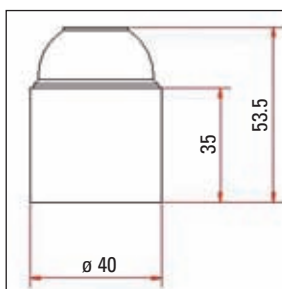

Minuterie e accessori per lampade

Fixtures and accessories for lamps

Portalampada in bakelite E27 filettato con ghiera
Lampholder in bakelite E27 threaded with ring nut

CODICE CODE	ARTICOLO ARTICLE	COLORE COLOUR	COD.EAN EAN CODE	
BL/EM761/SB/VB	2 Portalampada E27 filettato 2 Lampholder E27 threaded	V.Bianco White	8019695003175	10
BL/EM761/SB/N	2 Portalampada E27 filettato 2 Lampholder E27 threaded	Nero Black	8019695002666	10
BL/EM761/SB/VO	2 Portalampada E27 filettato 2 Lampholder E27 threaded	V.Oro Gold	8019695007623	10