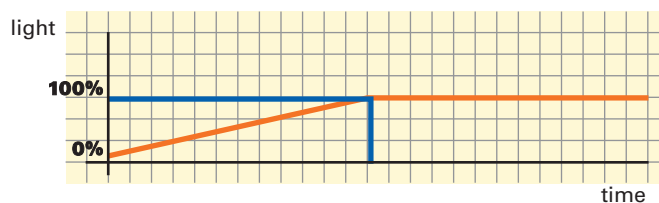

LAMPADA A RISPARMIO DI ENERGIA: LUCE SUBITO
ENERGY SAVING LAMP: LUCE SUBITO

LAMPADA A RISPARMIO DI ENERGIA: STANDARD
ENERGY SAVING LAMP: STANDARD