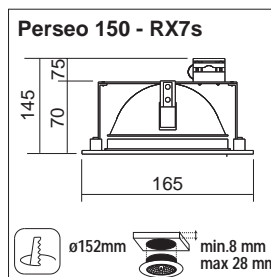

Oranda D

Corpo: in lamiera di acciaio antitaglio.
Omega di fissaggio: in lamiera di acciaio antitaglio.

Casing: Casing pressed, tear proof, sheet steel.
Fixing kit: pressed, tear proof, sheet.

WATT	A	B	H	I
1x13	48	564	88	433
1x18	48	335	88	271
1x18	48	633	82	512

107

230V 50Hz IP20

colour	W		QTA	€cad.	CN
	1x18+INT	G13 FL	79	8,00	702266.0101

Perseo 150 - 180 - 220

Incasso professionale fisso per lampade a scarica con attacco Rx7s e G12 e alogene, con attacco R7s.

Anello e reggivetto: in alluminio pressofuso
Riflettore: in alluminio puro sabbato e anodizzato
Vetro di protezione: temperato.

Professional fixed downlight for metal halide and halogen lamps.
Ring and frame: for glass in die-cast aluminium.
Reflector: made of pure aluminium goffered and anodized.
Glass: Tempered protection glass.

230V 50Hz IP20

colour	W		QTA	€cad.	CN
	1x150	Rx7s	12	2,50	700631.0101

colour	W		QTA	€cad.	CN
	1x150	RX7s	35	2,50	700861.0101