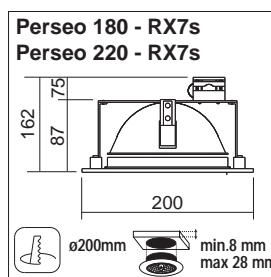

230V 50Hz IP20

colour	W		QTA	€cad.	CN
	1x150	Rx7s	12	2,50	700631.0101