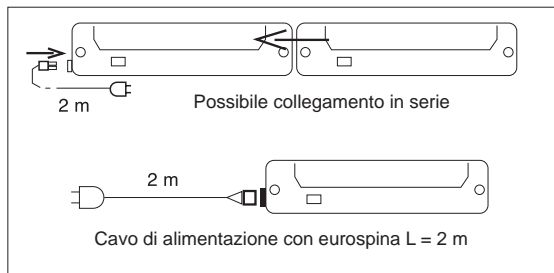

- With integrated on/off switch, connection cable with Europlug = 2 m
- Built-in connector for cascade connection.
- To connect lamps in spacing mode use the special cable.

230V 50Hz   IP20 

Con interruttore
With switch