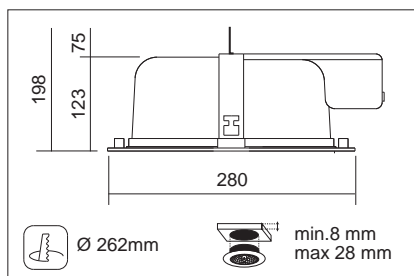

230V 50Hz IP20

colour	W		QTA	€cad.	CN
	2x32	GX24q3	1	2,50	700087.0101