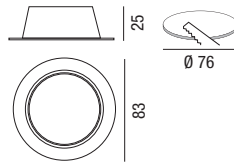

Direction 230V - Only body

colour	pcs	ATTACCO	Kg	S	Q.tà	Euro	NET PRICE
B	050	GU10	0.10	54500	2.102	4,00	PROMO € 0,50
N	050	MR16	0.10	24490	1.906	4,00	
G	050	MR16	0.10	24525	3.520	4,00