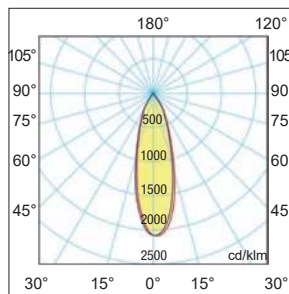

LED Retail plafone

colour	W	lm output	K	Beam	pcs	Kg	CELL	Q.tà	NET PRICE
G	19	1650	3000	40°	001	1,30	32478	50	PROMO € 20,00

Dati fotometrici - Photometric data

LED Retail - 25°

LED Retail - 40°

LED Primadonna