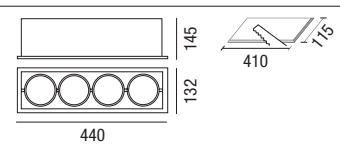

Quantitativo minimo 10 pezzi per cod. Fino ad esaurimento scorte - Minimum quantity 10 pieces per cod. Untill stock last

SPECIAL OFFER

Quantitativo minimo **10** pezzi per cod. Fino ad esaurimento scorte
Minimum quantity **10** pieces per cod. Untill stock last

LED Star GU10

A richiesta **EMERGENCY**
On demand

Incassi con cornice rettangolare in acciaio verniciato di grigio per 2, 3 o 4 sorgenti orientabili, ideali per illuminare luoghi domestici e commerciali. La sua collocazione ideale è negli ambienti moderni con controsoffitti in cartongesso Star è un incasso versatile, semplice ed efficace.

Corpo: acciaio galvanizzato.
Orientabilità: verticale 60°, orizzontale 60°.
Colori: grigio (verniciatura di tipo poliestere eseguita a polvere).
Sorgente LED: GU10 inclusa.
A richiesta: 4000K.

Rectangular steel downlight in grey. The round adjustable bulb sockets take up to 4 dichroic halogen or energy-saving LED lamps. Ideal for home or commercial lighting. Best suited to contemporary settings with false plasterboard ceilings. Galaxy is a versatile, simple and stylish downlight.

Body: galvanised steel.
Tilt adjustable: 60° vertically, 60° horizontally.
Colours: grey (polyester powder coating).
LED Source: GU10 included.
On demand: 4000K.

220-240V 50/60Hz 850° **IK07** **IP20**

Sorgenti GU10 LED include.
GU10 LED Source included.

colour	W	Lamps LED	◡	Lm	K	pcs	Kg	S+L	Q.tà	Euro	NET PRICE
G	12	2X GU10	40°	900	3000	001	3.00	30763/NEW	800	25,00	PROMO € 10,00
G	12	2X GU10	40°	900	4000	001	3.00	30763/NEW4K	800	25,00	

Sorgenti GU10 LED include.
GU10 LED Source included.

colour	W	Lamps LED	◡	Lm	K	pcs	Kg	S+L	Q.tà	Euro	NET PRICE
G	18	3X GU10	40°	1350	3000	001	3.00	30765/NEW	600	37,00	PROMO € 10,00
G	18	3X GU10	40°	1350	4000	001	3.00	30765/NEW4K	600	37,00