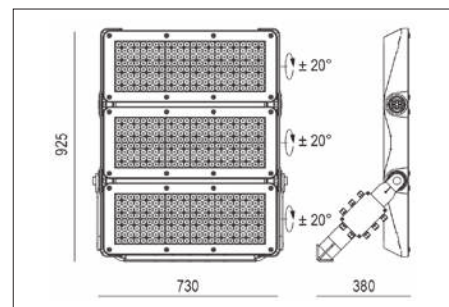

100-240 Vac	400 Vac On demand	50/60 Hz	IP66	IK09	CRI 90	+40 C° -20	+50 C° -20	On demand	850°		
				RG0	LOW FLICKER	Driver included RIPPLE FREE