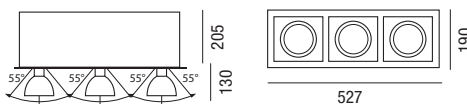

LED Occhio black 2

on demand
25° - 60°

colour	W max	K	Lm output	◡	◡ on demand	pcs	Kg	CELL	Q.tà	Euro	NET PRICE
S	38	3000	3300	40°	25° - 60°	001	3,40	31185	1500	95,00	€ 25,00

LED Occhio 3

on demand
25° - 60°