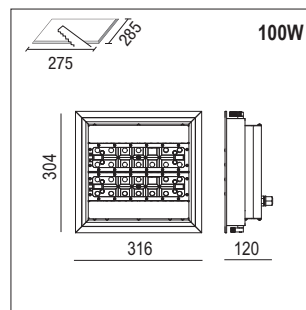

colour	W	angle	K	nominal lm tc = 25°C	lm output	lm/W	pcs	Kg	CELL	QTY	Euro Netto
S	100	110°	5000	18.000	15.000	150	1	9,70	334096.100ATX	120	100,00
S	150	110°	5000	27.000	25.000	150	1	9,70	334096.150ATX	38