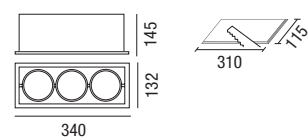

Sorgenti GU10 LED include.
GU10 LED Source included.