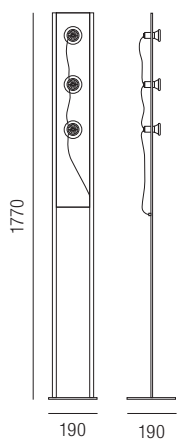

Quantitativo minimo 10 pezzi per cod. Fino ad esaurimento scorte - Minimum quantity 10 pieces per cod. Untill stock last

SPECIAL OFFER

Quantitativo minimo **10** pezzi per cod. Fino ad esaurimento scorte
Minimum quantity **10** pieces per cod. Untill stock last

LED Perth - LED Naska - 2700

LED Perth

colour	W	K	Lm	pcs	Kg	CELL	Q.tà	NET PRICE
	3	4000	280	001	0.70	27204	285	PROMO € 4,00

2700

colour	W	pcs	Kg	S	Q.tà	NET PRICE
B N Nikel satinato Satin Nickel	3XGU10*	001	2	2007/NKS	219	PROMO € 15,00

*Sorgente luminosa NON COMPRESA
Light source NOT INCLUDED

SPECIAL OFFER