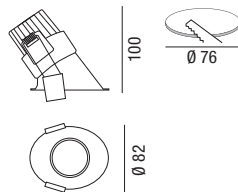

LED Fermasy

colour	pcs	Kg	S	Q.tà	Euro	
B	010	0.60	30777/A	200	10,00	PROMO € 2,00
N	010	0.60	30778/A	200	10,00