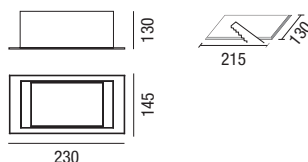

Led Style

A richiesta
CRI >90
On request

DRIVER INCLUDED
MULTIPOWER

colour	W	mA	△	K	Lm	pcs	Kg	CELL	Q.tà	NET PRICE
B	18	500	60°	3000	2700	001	0,95	24250/LED	1300	PROMO € 30,00
B	18	500	60°	4000	2700	001	0,95	24249/LED	1300	

SPECIAL OFFER