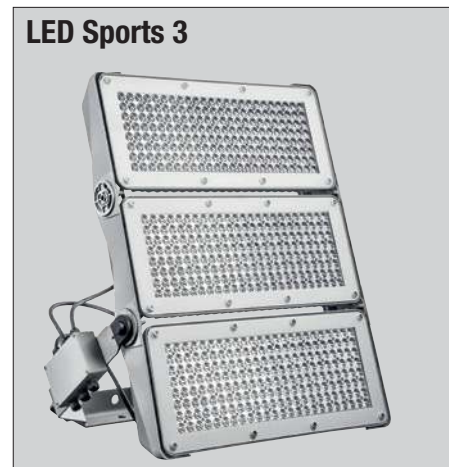

A richiesta - On demand

1-10Vdc

DALI 2

DYNA

Wireless

Vedi Pag. VI - See page VI

SPECIAL OFFER

100-240 Vac	400 Vac On demand	50/60 Hz	IP66	IK09	CRI 90	+40 C° -20	+50 C° -20	On demand	850°		
				RG0	LOW FLICKER	Driver included RIPPLE FREE					