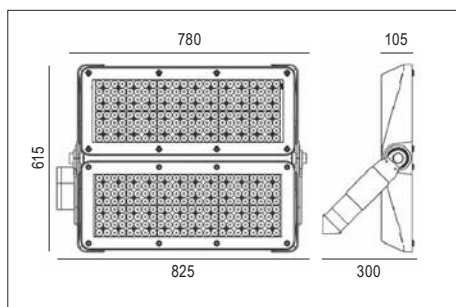

100-240 Vac	400 Vac On demand	50/60 Hz	IP66	IK09	CRI 90	+40 C° -20	+50 C° -20	On demand	850°		
				RG0	LOW FLICKER	Driver included RIPPLE FREE