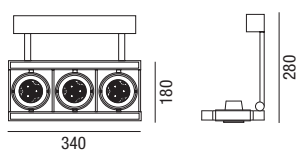

LED Flash 5

Sorgenti MR16 Napo LED include.
MR16 Napo LED Source included.

CRI >80

colour	W	lm output	K	pcs	Kg	CELL	Q.tà	Euro	NET PRICE
B	15	1.500	3000	001	1	25978/12V	275	180,00	PROMO € 35,00
■	15	1.500	3000	001	1	26024/12V	80	180,00	
B	15	1.500	4000	001	1	25977/4K	275	180,00	
■	15	1.500	4000	001	1	25979/4K	80	180,00