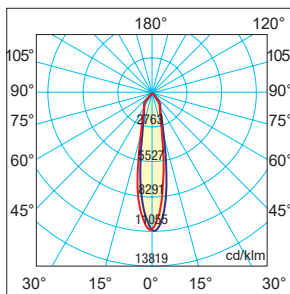

LED Retail plafone

colour	W	lm output	K	Beam	pcs	Kg	CELL	Q.tà	NET PRICE
G	19	1650	3000	40°	001	1,30	32478	50	PROMO € 20,00

Dati fotometrici - Photometric data

LED Retail - 25°

LED Retail - 40°

LED Primadonna