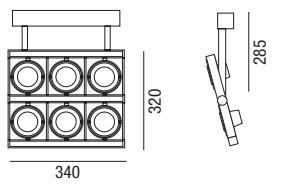

LED Flash 6

Sorgenti MR16 Napo LED include.
MR16 Napo LED Source included.

CRI >80

colour	W	lm output	K	pcs	Kg	CELL	Q.tà	Euro	NET PRICE
B	30	3.000	3000	001	2	25981/12V	250	300,00	PROMO € 55,00
■	30	3.000	3000	001	2	26025/12V	90	300,00	
■	30	3.000	3000	001	2	26026/12V	60	300,00	
B	30	3.000	4000	001	2	25980/4K	250	300,00	
■	30	3.000	4000	001	2	25982/4K	90	300,00	
■	30	3.000	4000	001	2	26029/4K	60	300,00	
■	30	3.000	4000	001	2	26029/4K	60	300,00	

SPECIAL OFFER