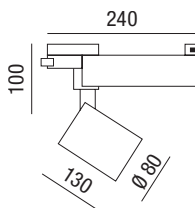

SPECIAL OFFER

Quantitativo minimo **10** pezzi per cod. Fino ad esaurimento scorte
Minimum quantity **10** pieces per cod. Untill stock last

LED Retail

220-240V 50/60Hz

LED Retail trifase U-BOOT

DRIVER INCLUDED

CRI >90

colour	W	lm output	K	Beam	pcs	Kg	CELL	Q.tà	NET PRICE	
B	19	1650	3000	25°	001	1,30	32555	1000	PROMO € 20,00	
B	19	1650	3000	40°	001	1,30	3255540	1000		
B	19	1730	4000	25°	001	1,30	325554K	1000		
B	19	1730	4000	40°	001	1,30	325554K40	1000	PROMO € 30,00	
DALI 2	B	19	1650	3000	25°	001	1,30	32555DA		1000
DALI 2	B	19	1650	3000	40°	001	1,30	32555DA40		1000
DALI 2	B	19	1730	4000	25°	001	1,30	325554KDA		1000
DALI 2	B	19	1730	4000	40°	001	1,30	325554KDA40	1000	

LED Retail plafone

colour	W	lm output	K	Beam	pcs	Kg	CELL	Q.tà	NET PRICE
G	19	1650	3000	40°	001	1,30	32478	50	PROMO € 20,00

Dati fotometrici - Photometric data

LED Primadonna

220-240V 50/60Hz

LED Primadonna 20W Bianco/White

DRIVER INCLUDED

CRI >90

colour	W	lm output	K	Beam	pcs	Kg	CELL	Q.tà PCS	Euro netto	
B	20	2000	3000	40°	001	1,20	32920/20	200	20,00	
B	20	2000	3000	24°	001	1,20	32921/20	200		
U-BOOT	B	30	3000	3000	40°	001	1,30	3292030UB	570	25,00
U-BOOT	B	30	3000	4000	40°	001	1,30	32920304KUB	118	
U-BOOT	N	30	3000	4000	40°	001	1,30	32922304KUB	119	

20W

Quantitativo minimo **10** pezzi per cod. Fino ad esaurimento scorte - Minimum quantity **10** pieces per cod. Untill stock last

SPECIAL OFFER