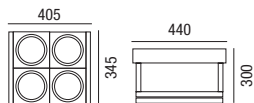

SPECIAL OFFER

Quantitativo minimo **5** pezzi per cod. Fino ad esaurimento scorte
Minimum quantity **5** pieces per cod. *Untill stock last*

LED Flash, technical metal

Apparecchi Corpi illuminanti multilampada in alluminio sabbiato con verniciatura di tipo poliestere, eseguita a polvere per applicazione da soffitto e applique a combinazione mista, di design estremamente tecnico senza però precludere l'applicazione domestica, con possibilità di orientare ogni singola ottica tramite il sistema a snodo che ne agevola il puntamento sui tre assi. Ottimo per soddisfare una vasta gamma di esigenze illuminotecniche e per illuminazione di grandi spazi.

Driver LED e sorgenti luminose LED comprese.

Multi-lamp light fixtures in sandblasted aluminium with polyester powder coating, for ceiling and wall applications in mixed combinations, with an extremely technical design however without impairing them from being used in homes, with the possibility of directing each individual optic by means of an articulation system which facilitates pointing on three axes. Ideal for meeting a wide range of lighting technical requirements and to illuminate large spaces.

LED Driver and LED light source included.

220-240V 50/60Hz **IK07** **IP20**

LED Flash 2

CRI >80

colour	W	lm output	K	pcs	Kg	CELL	Q.tà	Euro	NET PRICE
■	76	6600	3000	001	2	25943	50	280,00	PROMO € 75,00
■	76	6600	3000	001	2	25986	150	280,00	
[B]	76	6920	4000	001	2	25976/4K	100	280,00	
■	76	6920	4000	001	2	25992/4K	50	280,00	
■	76	6920	4000	001	2	25985/4K	150	280,00	

LED Flash 2S

CRI >80

colour	W	lm output	K	pcs	Kg	CELL	Q.tà	Euro	NET PRICE
[B]	76	6600	3000	001	2	25946	130	280,00	PROMO € 75,00
■	76	6600	3000	001	2	25947	260	280,00	
[B]	76	6920	4000	001	2	26002/4K	130	280,00	
■	76	6920	4000	001	2	26003/4K	50	280,00	

LED Flash 1S

CRI >80