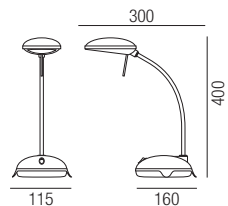

Quantitativo minimo 10 pezzi per cod. Fino ad esaurimento scorte - Minimum quantity 10 pieces per cod. Untill stock last

SPECIAL OFFER

Quantitativo minimo **10** pezzi per cod. Fino ad esaurimento scorte
Minimum quantity **10** pieces per cod. Untill stock last

LED Perth - LED Naska - 2700

LED Perth