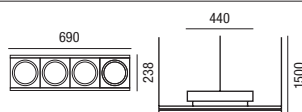

LED Flash 1S

CRI >80

colour	W	lm output	K	pcs	Kg	CELL	Q.tà	Euro	NET PRICE
[B]	76	6600	3000	001	2	25944	55	280,00	PROMO € 75,00
■	76	6600	3000	001	2	25945	25	280,00	
[B]	76	6920	4000	001	2	25974/4K	55	280,00	
■	76	6920	4000	001	2	25975/4K	25	280,00