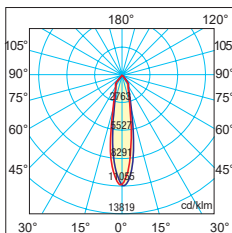

DRIVER INCLUDED

CRI >90

colour	W	lm output	K	Beam	pcs	Kg	CELL	Q.tà PCS	Euro netto	
B	20	2000	3000	40°	001	1,20	32920/20	200	20,00	
B	20	2000	3000	24°	001	1,20	32921/20	200		
U-BOOT	B	30	3000	3000	40°	001	1,30	3292030UB	570	25,00
U-BOOT	B	30	3000	4000	40°	001	1,30	32920304KUB	118	
U-BOOT	N	30	3000	4000	40°	001	1,30	32922304KUB	119	

25°