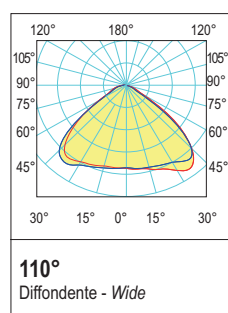

Protezione contro le atmosfere esplosive <i>Protection against explosive atmospheres</i>	CE Ex II M2 G Ex deia IIC T4 CE Ex II M2 D Ex tD A21T135°C
Zona pericolosa ammessa <i>Hazardous area allowed</i>	Zona 2 - Zone 2 Zona 22 - Zone 22
Normative di riferimento <i>Standard references</i>	EN 60079-0:2012/A11:2013 EN 60079-10-1:2015 EN 60079-10-2:2015, EN 60079-7:2015 EN 60079-11:2012, EN 60079-1:2014 EN60079-31:2014