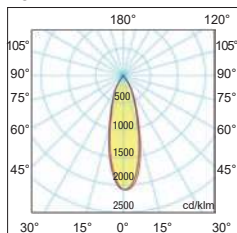

SPECIAL OFFER

Quantitativo minimo **10** pezzi per cod. Fino ad esaurimento scorte
Minimum quantity **10** pieces per cod. Untill stock last

LED Retail

220-240V 50/60Hz

LED Retail trifase U-BOOT

DRIVER INCLUDED

CRI >90

colour	W	lm output	K	Beam	pcs	Kg	CELL	Q.tà	NET PRICE	
B	19	1650	3000	25°	001	1,30	32555	1000	PROMO € 20,00	
B	19	1650	3000	40°	001	1,30	3255540	1000		
B	19	1730	4000	25°	001	1,30	325554K	1000		
B	19	1730	4000	40°	001	1,30	325554K40	1000	PROMO € 30,00	
DALI 2	B	19	1650	3000	25°	001	1,30	32555DA		1000
DALI 2	B	19	1650	3000	40°	001	1,30	32555DA40		1000
DALI 2	B	19	1730	4000	25°	001	1,30	325554KDA		1000
DALI 2	B	19	1730	4000	40°	001	1,30	325554KDA40	1000	

LED Retail plafone

colour	W	lm output	K	Beam	pcs	Kg	CELL	Q.tà	NET PRICE
G	19	1650	3000	40°	001	1,30	32478	50	PROMO € 20,00

Dati fotometrici - Photometric data

LED Primadonna

220-240V 50/60Hz

LED Primadonna 20W Bianco/White

DRIVER INCLUDED

CRI >90

colour	W	lm output	K	Beam	pcs	Kg	CELL	Q.tà PCS	Euro netto	
B	20	2000	3000	40°	001	1,20	32920/20	200	20,00	
B	20	2000	3000	24°	001	1,20	32921/20	200		
U-BOOT	B	30	3000	3000	40°	001	1,30	3292030UB	570	25,00
U-BOOT	B	30	3000	4000	40°	001	1,30	32920304KUB	118	
U-BOOT	N	30	3000	4000	40°	001	1,30	32922304KUB	119	

40°

Quantitativo minimo **10** pezzi per cod. Fino ad esaurimento scorte - Minimum quantity **10** pieces per cod. Untill stock last

SPECIAL OFFER