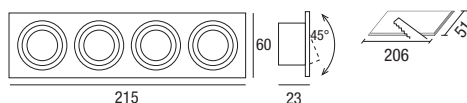

LED Colonia 4 R move

CRI >80

colour	W	mA			Lm	K	pcs	Kg	S+L	Q.tà	Euro	NET PRICE	
A	4	350	30°	B	1W x 4 Led	280	3000	001	0.27	90.019/012	185	40,00	PROMO € 15,00