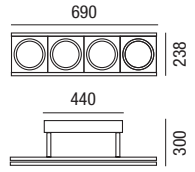

SPECIAL OFFER

Quantitativo minimo 5 pezzi per cod. Fino ad esaurimento scorte
Minimum quantity 5 pieces per cod. Untill stock last

LED Flash, technical metal

220-240V 50/60Hz **IK07** **IP20**

LED Flash 1

CRI >80

colour	W	lm output	K	pcs	Kg	CELL	Q.tà	Euro	NET PRICE
■	76	6600	3000	001	2	25984/12V	90	280,00	PROMO € 75,00
■	76	6920	4000	001	2	25983/4K	338	280,00	

LED Flash 5

Sorgenti MR16 Napo LED include.
MR16 Napo LED Source included.

CRI >80

colour	W	lm output	K	pcs	Kg	CELL	Q.tà	Euro	NET PRICE
B	15	1.500	3000	001	1	25978/12V	275	180,00	PROMO € 35,00
■	15	1.500	3000	001	1	26024/12V	80	180,00	
B	15	1.500	4000	001	1	25977/4K	275	180,00	
■	15	1.500	4000	001	1	25979/4K	80	180,00	

LED Flash 6

Sorgenti MR16 Napo LED include.
MR16 Napo LED Source included.

CRI >80

colour	W	lm output	K	pcs	Kg	CELL	Q.tà	Euro	NET PRICE
B	30	3.000	3000	001	2	25981/12V	250	300,00	PROMO € 55,00
■	30	3.000	3000	001	2	26025/12V	90	300,00	
■	30	3.000	3000	001	2	26026/12V	60	300,00	
B	30	3.000	4000	001	2	25980/4K	250	300,00	
■	30	3.000	4000	001	2	25982/4K	90	300,00	
■	30	3.000	4000	001	2	26029/4K	60	300,00	
■	30	3.000	4000	001	2	26029/4K	60	300,00	

SPECIAL OFFER