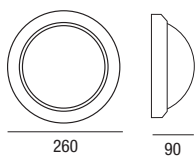

colour	W		Lm	K	pcs	Kg	Codice - Code CELL	QTY	Euro Netto
S	17,5	B Acrich 2 module	1400	4000	010	1.25	205SA/SILLED3	300	10,00