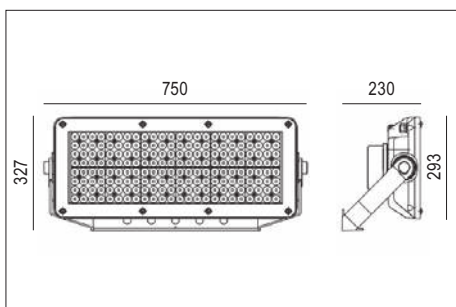

100-240 Vac	400 Vac On demand	50/60 Hz	IP66	IK09	CRI 90	+40 C° -20	+50 C° -20	On demand	850°		
				RG0	LOW FLICKER	Driver included RIPPLE FREE