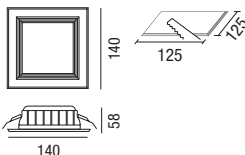

SPECIAL OFFER

Quantitativo minimo **10** pezzi per cod. Fino ad esaurimento scorte
Minimum quantity **10** pieces per cod. Untill stock last

LED Otto

Apparecchi da incasso progettati per illuminare aree comuni, corridoi, laboratori, sale riunioni, uffici e qualsiasi ambiente dove è necessaria un'illuminazione diffusa. La struttura del faretto è a base tonda o quadrata, ideale per sostituire apparecchi con sorgenti fluorescenti compatte.

Installazione: ad incasso in controsoffitti di cartongesso (completo di staffe di fissaggio).

Corpo e telaio: in alluminio pressofuso UNI 5076, verniciato con polvere termoisolante poliestere.

Staffe di fissaggio: in acciaio.

Viteria: in acciaio.

Verniciatura: di tipo poliestere eseguita a polvere. Colore bianco RAL 9010.

Ottica: diffusiva.

Schermo: in lastra tecnopolimero opale

Temperatura di colore: 3000K.

Driver: incluso.

Conforme alla norma: EN60598-1, RG0 nessun rischio fotobiologico ai fini della norma EN62471.

Recessed downlights designed to light up common areas, corridors, laboratories, meeting rooms, offices and any other place that requires diffused lighting. The luminaire structure is round or square, ideal to replace fixtures with compact fluorescent lamps.

***Installation:** recessed use in plasterboard false ceilings (complete with fixing brackets) **body and frame:** made by UNI 5076 die-cast aluminum, coated with polyester thermoset powder.*

***Fixing brackets:** made by steel.*

***Screws:** made by steel.*

***Coating:** coated with powdered polyester. RAL 9010 white color.*

***Optic:** diffused.*

***Shield:** opal engineering polymer sheet.*

***Color temperature:** 3000K.*

***Driver:** included*

***According to standard:** EN60598-1, RG0 exempt from photo-biological risks in compliance with standard EN62471.*