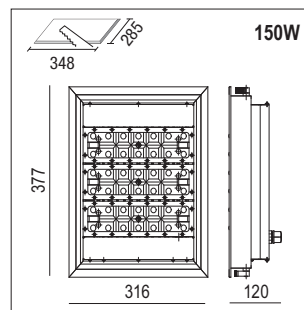

colour	W	angle	K	nominal lm tc = 25°C	lm output	lm/W	pcs	Kg	CELL	QTY	Euro Netto
S	100	110°	5000	18.000	15.000	150	1	9,70	334096.100ATX	120	100,00
S	150	110°	5000	27.000	25.000	150	1	9,70	334096.150ATX	38