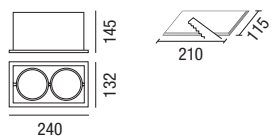

Sorgenti GU10 LED include.
GU10 LED Source included.