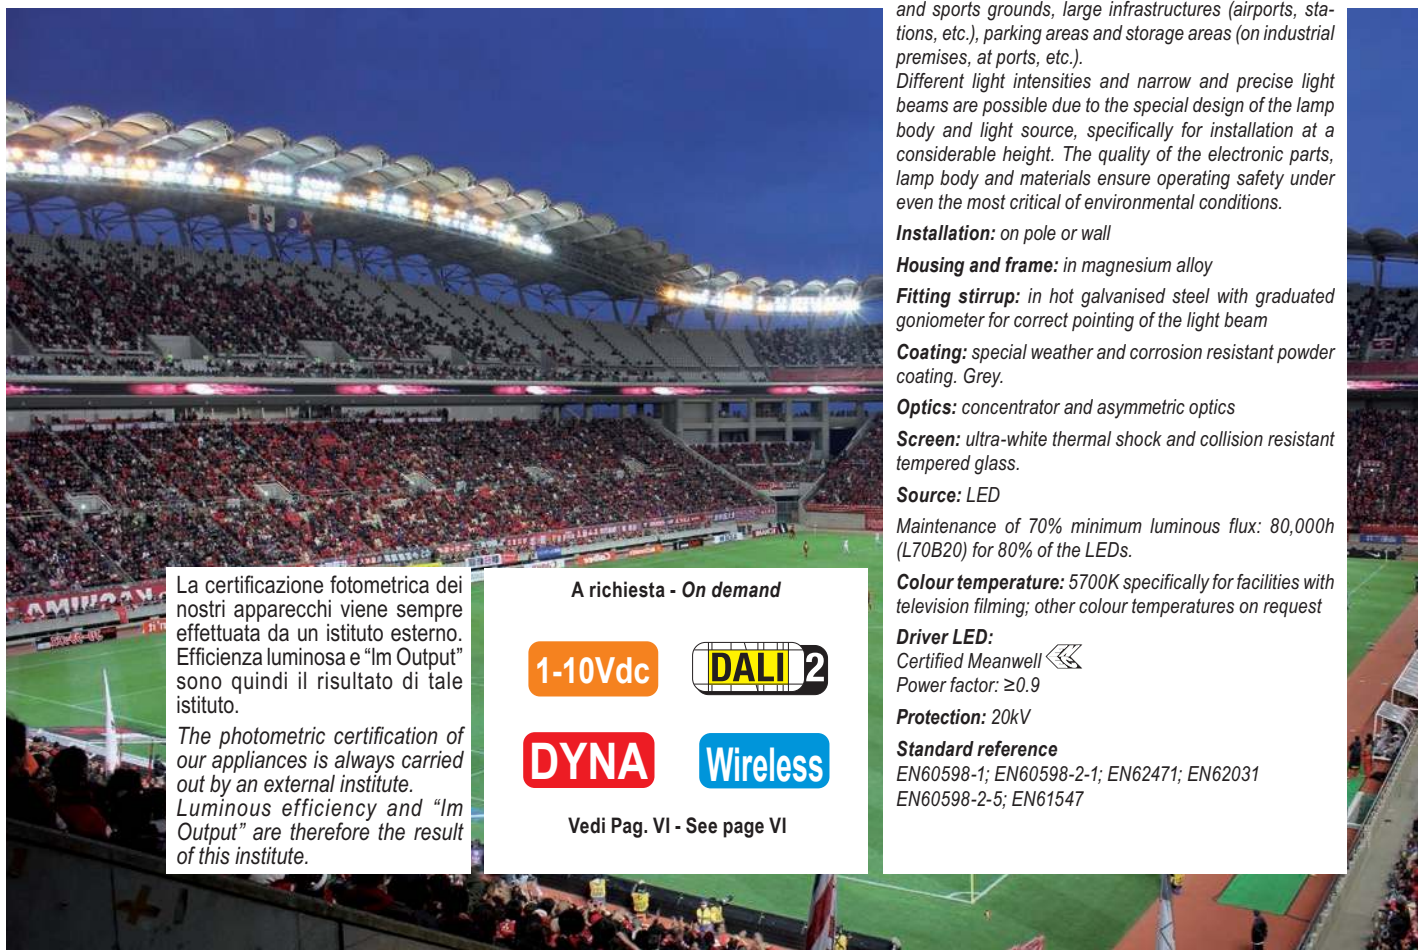

La certificazione fotometrica dei nostri apparecchi viene sempre effettuata da un istituto esterno. Efficienza luminosa e "lm Output" sono quindi il risultato di tale istituto.

The photometric certification of our appliances is always carried out by an external institute. Luminous efficiency and "lm Output" are therefore the result of this institute.

A richiesta - On demand

1-10Vdc

DALI 2

DYNA

Wireless

Vedi Pag. VI - See page VI

SPECIAL OFFER