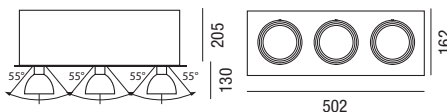

colour	W max	K	Lm output	◡	◡ on demand	pcs	Kg	CELL	Q.tà	Euro	NET PRICE
S	57	3000	4950	40°	25° - 60°	001	4,00	31206	2000	155,00	PROMO € 50,00
S	57	4000	5190	40°	25° - 60°	001	4,00	31306	2000	155,00	

Quantitativo minimo **10** pezzi per cod. Fino ad esaurimento scorte - Minimum quantity **10** pieces per cod. Untill stock last

SPECIAL OFFER