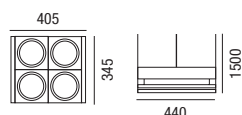

LED Flash 2S

CRI >80

colour	W	lm output	K	pcs	Kg	CELL	Q.tà	Euro	NET PRICE
[B]	76	6600	3000	001	2	25946	130	280,00	PROMO € 75,00
■	76	6600	3000	001	2	25947	260	280,00	
[B]	76	6920	4000	001	2	26002/4K	130	280,00	
■	76	6920	4000	001	2	26003/4K	50	280,00