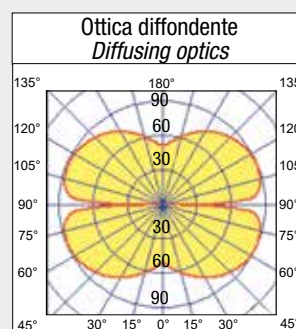

Aura Ø800, Ø1200 with the possibility of separate ignitions.

New, more performing dual-emission versions complete with high-efficiency LED drivers and modules can use separate switching for indirect emission upwards, direct downwards or in both directions. The light source is positioned so as to obtain a discreet and effective light without the perception of glare.