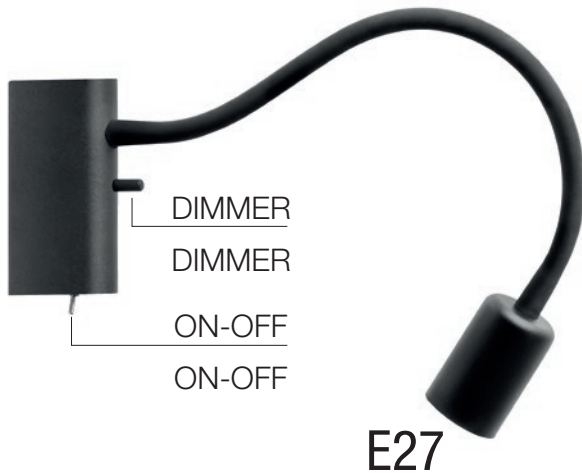

# Flex applique, Baby

Nicht enthalten  
Non inclus

DIMMER  
DIMMER  
ON-OFF  
ON-OFF

E27

Faretto da parete orientabile, con braccio snodato e direzionale. Lampade da interni, ideali come testaletto e per creare effetti luminosi decorativi. Corpo in acciaio verniciato con tubo protettivo plastico nero, sorgente luminosa non compresa. Adjustable wall spotlight, with articulated and directable arm. Indoor lamps, ideal for headboards and for creating decorative light effects. LED source and power supply included, with switch. Body in painted steel with protective black plastic tube, light source not included.