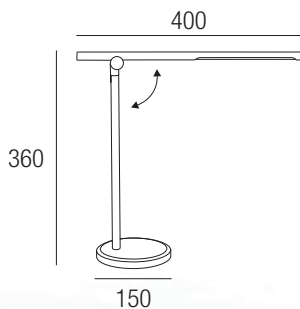

Buddleja T, Lavanda T, Monkshood

Non incluso
Not included

- metallo
- metal

Buddleja T

Color	Diffusor	Code
☒ Cromo Chrome	☐ Bianco White	R-SD9456TCH

Sorgente
Source

1X
E27

lavanda T

Color	Diffusor	Code
☐ Bianco White	☐ Bianco White	R-9305TWH
☒ Nero Black	☒ Nero Black	R-9305TBK

Sorgente
Source

2X
E27

- metallo
- metal

Dimmerabile
Dimmable

- alluminio e ABS
- aluminum and ABS

Smart LED

Color	Code
☒ Nero Black	8358

Sorgente
Source

Potenza
Total power

8W

Temperatura di colore
Color temperature

4000K

Flusso luminoso
Lighting output

400Lm

220-240V 50/60Hz DRIVER INCLUDED

Smart Led, corpo in alluminio, ABS.

- Porta USB per ricaricare i telefoni cellulari
- Interruttore tattile con funzione dimmer
- temperatura colore 4000K

Smart Led, body in aluminium, ABS.

- USB port to charge mobile phones
- Touch switch with dimming function
- colour temperature 4000K