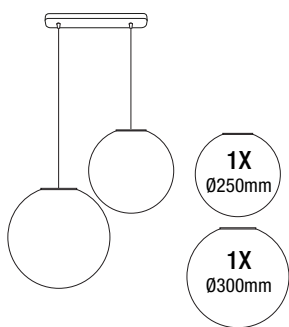

ROSONE RETTANGOLARE 2 FORI
2-HOLE RECTANGULAR CEILING ROSE

Color	Code
☐ Bianco White	ROS/RET/2/B