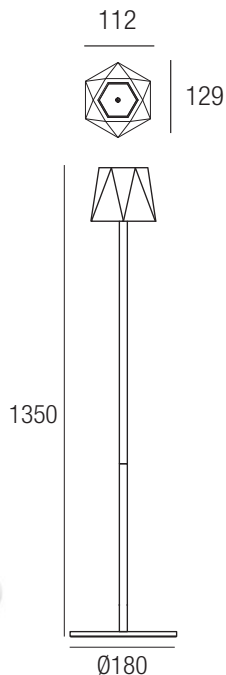

LED Reno Piantana

Color	Code
☐ Bianco White	RENO-P-W-3W

Sorgente Source	LED
Potenza Total power	3W
Temperatura di colore Color temperature	3000K
Flusso luminoso Lighting output	136Lm

Batteria ioni di litio - Lithium-ion battery