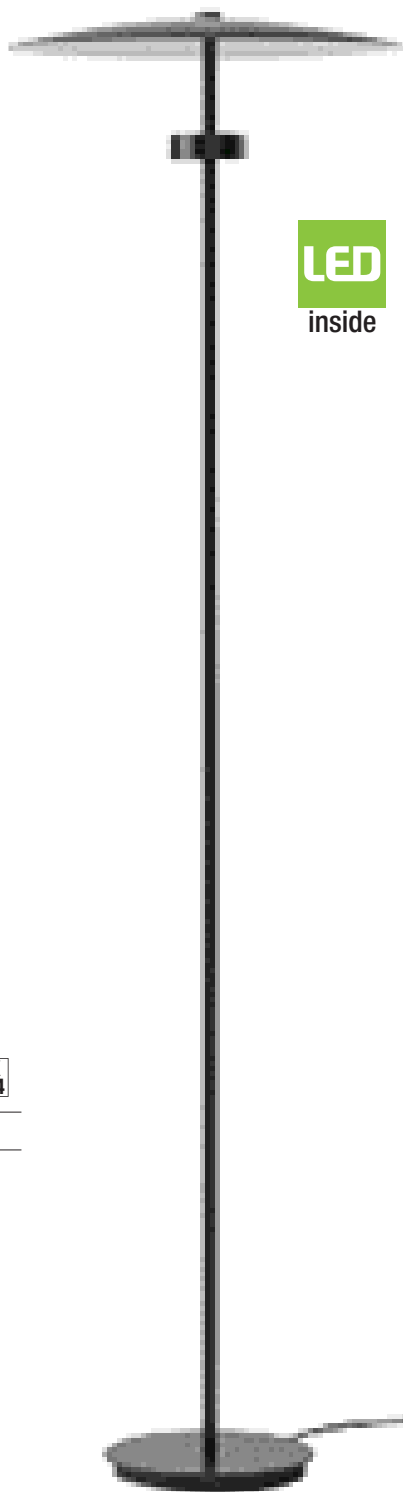

- metallo
- metal

Dimmerabile
Dimmable

LED Pothos F

Color

■ Nero
Black

Code

R-904

Sorgente
Source

Potenza
Total power

6,5W

Temperatura di colore
Color temperature

3000K

Flusso luminoso
Lighting output

732Lm

220-240V 50/60Hz DRIVER INCLUDED