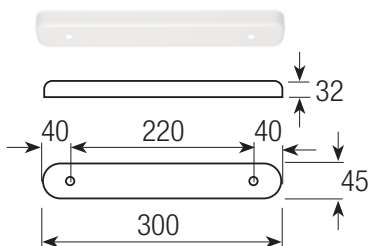

ROSONE RETTANGOLARE 2 FORI
2-HOLE RECTANGULAR CEILING ROSE

Color	Code
☐ Bianco White	ROS/RET/2/B