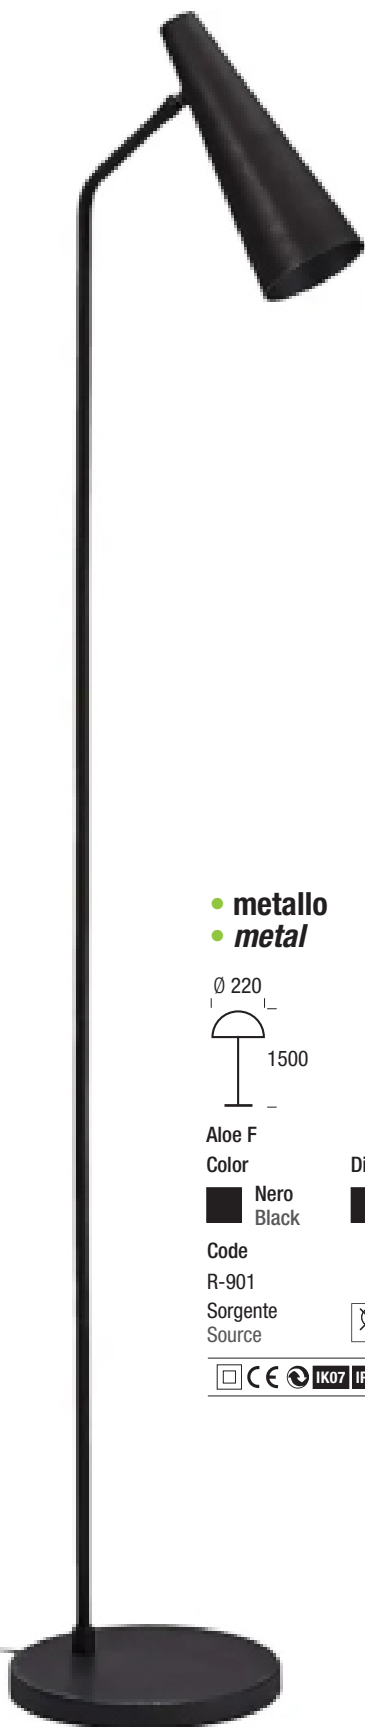

Smart LED, LED Pothos F LED Alocasia

Non incluso
Not included

- metallo
- metal

Aloe F

Color

■ Nero
Black

Diffusor

■ Nero
Black

Code

R-901

Sorgente
Source

1X
E14