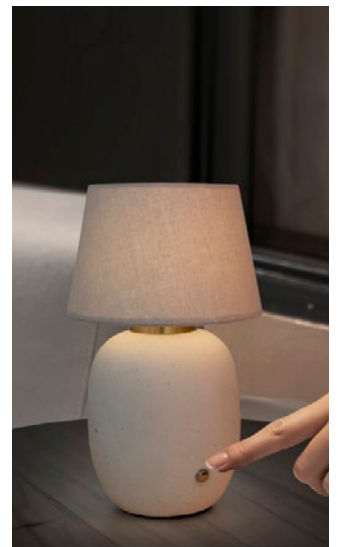

Led Alocasia T