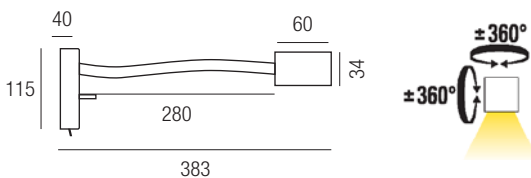

# Flex applique, Baby

Nicht enthalten  
Non inclus

DIMMER  
DIMMER  
ON-OFF  
ON-OFF

E27

Faretto da parete orientabile, con braccio snodato e direzionale. Lampade da interni, ideali come testaletto e per creare effetti luminosi decorativi. Corpo in acciaio verniciato con tubo protettivo plastico nero, sorgente luminosa non compresa. Adjustable wall spotlight, with articulated and directable arm. Indoor lamps, ideal for headboards and for creating decorative light effects. LED source and power supply included, with switch. Body in painted steel with protective black plastic tube, light source not included.