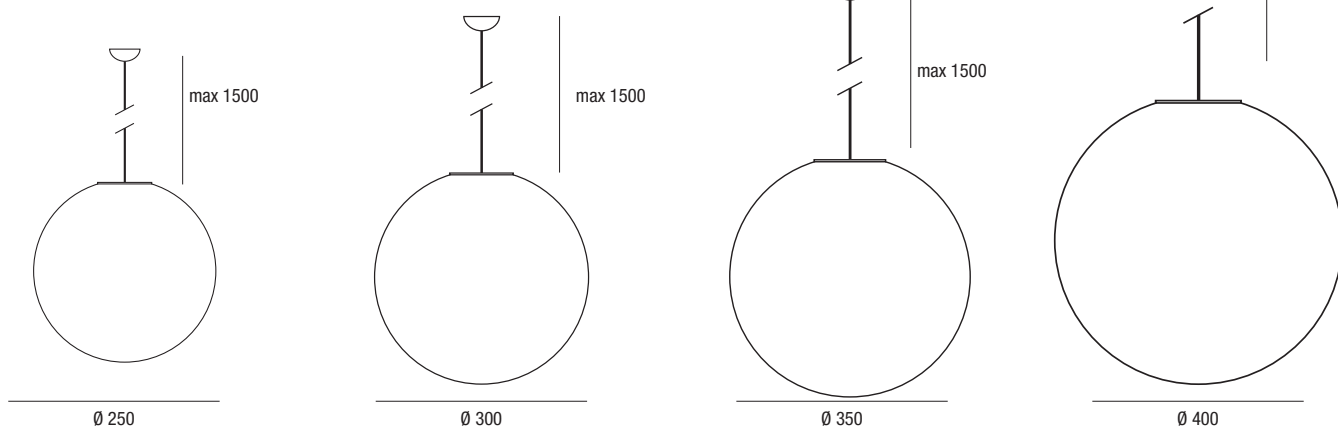

Glass suspensions for diffused light for indoor applications with opal white cased glass diffuser, chrome ceiling rose and lamp coupling, transparent cable, for single or multiple installations using multi-lamp ceiling rose to be ordered separately.  
Light sources not included.