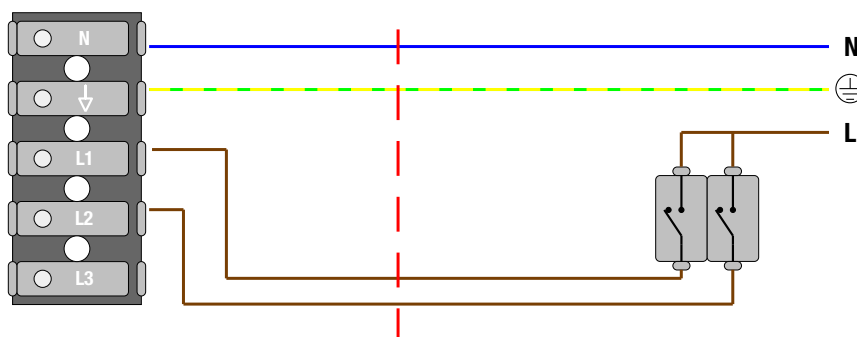

Informazioni tecniche, collegamento elettrico Technical information on electrical connection

Accensione singola con impianto tradizionale Single ignition with traditional system

Accensione indipendente, impianto tradizionale + un filo Ø800, Ø1200. Independent ignition, traditional system + one wire Aura Ø800, Ø1200 and two rings (Ø400 + Ø600).

Dimmerabile DALI
Dimmable DALI

Regolazione Dali, impianto tradizionale + due fili Dali regulation, traditional system + two wires

Dimmerabile PUSH
Dimmable PUSH

Regolazione a pulsante con driver Dali, impianto tradizionale + un filo Push button adjustment with Dali driver, traditional system + one wire