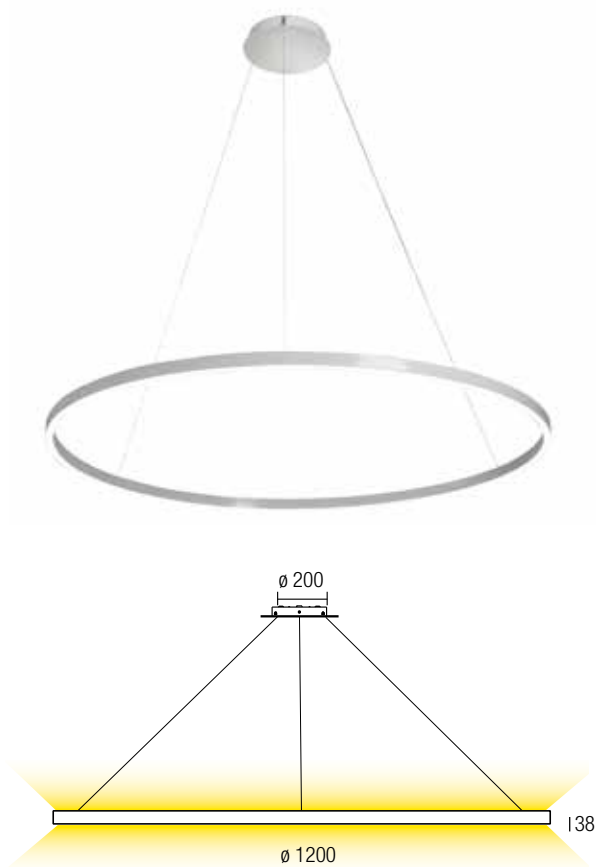

Aura S LED 1 anello Up & Down