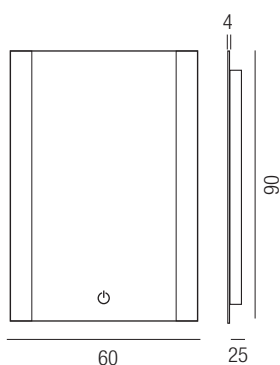

Specchio LED Verticale

Color	Diffusor
☐ Specchio Mirror	☐ Vetro satinato satin Glass

Cod.	M401	3000K
Sorgente Source		
Potenza Total power	15W	
Temperatura di colore Color temperature	3000K	
Flusso luminoso Lighting output	800Lm	
CELL		
220-240V 50/60Hz