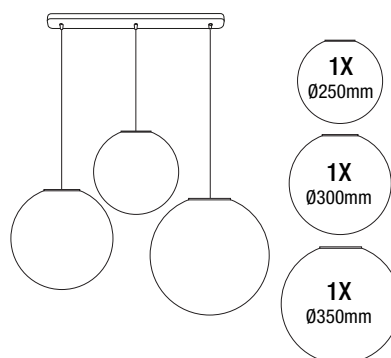

ROSONE RETTANGOLARE 2 FORI
2-HOLE RECTANGULAR CEILING ROSE

Color	Code
☐ Bianco White	ROS/RET/2/B