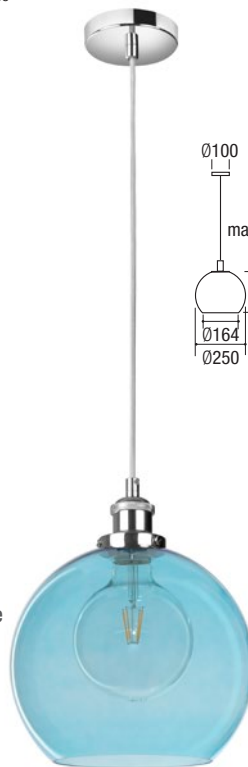

Vetro palla Sky blu

Color ☒ Cromo Chrome ☐ Diffusor ☒ Azzurro Sky blu

Code
R-GY3104LB

Sorgente Source ☒ ☐ 1X E27