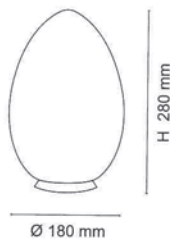

Diffusor

☐ Bianco
White