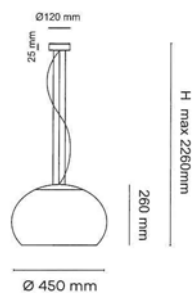

Code

L1100

Sorgente **1X E27**

Lunghezza cavi L. max 2260 mm
Cable lenght L. max

220-240V 50/60Hz

Bella Blue, sospensione 600

Color

☐ Bianco
White

Diffusor

☐ Bianco lucido
Glossy white

Code

L1104

Sorgente **3X E27**

Lunghezza cavi L. max 2360 mm
Cable lenght L. max

220-240V 50/60Hz