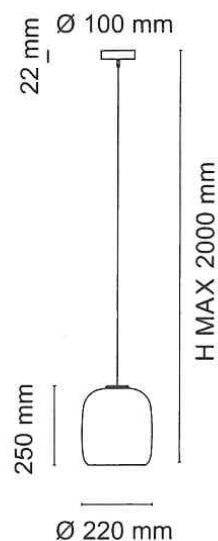

Kaos, sospensione

Color

Grigio antracite
Anthracite grey

Diffusor

Baloton Fumè
Smoked Baloton

Code

L2102

Sorgente
Source

1X
E27

Lunghezza cavi L. max
Cable length L. max

2000 mm

S

220-240V 50/60Hz