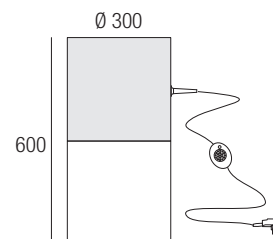

Fatua

OGGETTO REALIZZATO
CON VETRO
PRODOTTO A
MURANO
MADE IN ITALY

Lampada da appoggio per interni con LED di potenza RGB, adatta per creare effetti dinamici di luce colorata. La sorgente è costituita da un disco di alluminio pressofuso che contiene i LED e da un diffusore in policarbonato satinato. Lampada da arredo adatta all'illuminazione diffusa di ambienti o come luce da lettura.

Corpo in vetro soffiato metà trasparente e metà verniciato in bianco per diffondere la luce. Bolle d'aria, striature, lievi imperfezioni superficiali o scoloriture sono caratteristiche tipiche di tutti i vetri di qualità, soffiati a bocca e di lavorazione artigianale. Esse non sono pertanto da considerarsi come difetti di fabbricazione, ma pregi di lavorazioni fatte a mano.

Free-standing lamp for interiors with RGB power LED, able to create dynamic coloured light effects. The light source consists of a pressure die-cast aluminium disk that contains the LEDs and a saint finished polycarbonate shade.

Lamp suitable for diffused light-ing of environments or a reading light or to create dynamic coloured light effects. Body in blown glass, half transparent and half in white finish for diffusing the light. Air bubbles, lines, slight surface imperfections or fading of the colour are typical of all quality glass blown by mouth and crafted by hand. They are not manufacturing defects but simple signs of hand-crafting.

LED
inside

Fatua **RGB** 1000 COLORS

Color

☒ Vetro trasparente
Transparent glass

diffusor

☐ Vetro opale
Opal glass

Code

820002

Sorgente
Source

LED

Potenza

21W

Total power

Temperatura di colore
Color temperature

RGB

Flusso luminoso
Lighting output

240Lm

CELL

220-240V 50/60Hz