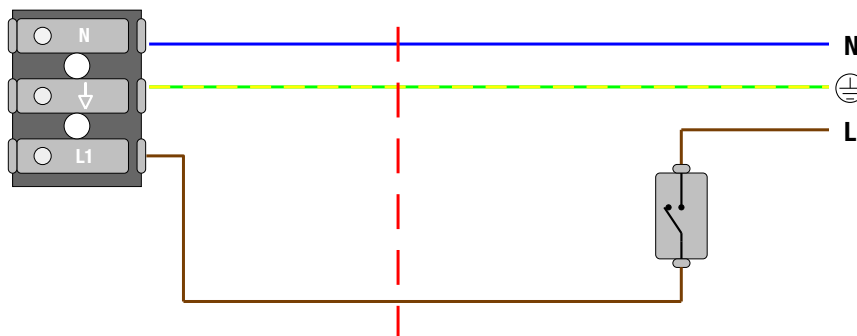

Accensione singola con impianto tradizionale Single ignition with traditional system

Accensione indipendente, impianto tradizionale + un filo Ø800, Ø1200. Independent ignition, traditional system + one wire Aura Ø800, Ø1200 and two rings (Ø400 + Ø600).