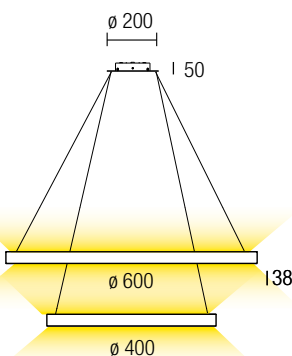

Aura S LED 2, 3 anelli Up & Down

Aura S LED 4 anelli Down

AURA S 40-60 Up & Down

ON -OFF

DALI 2 PUSH

	782002-3KB	782002-3KBDA
	782001-3KN	782001-3KNDA
	782001-3KG	782001-3KGDA
	782001-3KO	782001-3KODA
	782001-3KBR	782001-3KBRDA

Sorgente
Source

Potenza
Total power

60W Up + 60W Down

Temperatura di colore
Color temperature

3000K

2700K-4000K

ON DEMAND

Flusso luminoso max.
Lighting output max.

2x2500Lm
(50lm/W)

Peso kg
weight kg

3,75

Lunghezza cavi L. max
Cable length L. max

2200mm

220-240V 50/60Hz DRIVER INCLUDED

AURA S 40-60-80 Up & Down

ON -OFF

DALI 2 PUSH

	802002-3KB	802002-3KBDA
	802001-3KN	802001-3KNDA
	802001-3KG	802001-3KGDA
	802001-3KO	802001-3KODA
	802001-3KBR	802001-3KBRDA

Sorgente
Source

Potenza
Total power

80W Up + 80W Down

Temperatura di colore
Color temperature

3000K

2700K-4000K

ON DEMAND

Flusso luminoso max.
Lighting output max.

2x4000Lm
(50lm/W)

Peso kg
weight kg

6,75

Lunghezza cavi L. max
Cable length L. max

2200mm

220-240V 50/60Hz DRIVER INCLUDED

AURA S 60-80-100-120 Down

ON -OFF

DALI 2 PUSH

	822002-3KB	822002-3KBDA
	822001-3KN	822001-3KNDA
	822001-3KG	822001-3KGDA
	822001-3KO	822001-3KODA
	822001-3KBR	822001-3KBRDA

Sorgente
Source

Potenza
Total power

230W Down

Temperatura di colore
Color temperature

3000K

2700K-4000K

ON DEMAND

Flusso luminoso max.
Lighting output max.

11.500Lm
(50lm/W)

Peso kg
weight kg

8,0

Lunghezza cavi L. max
Cable length L. max

2200mm

220-240V 50/60Hz DRIVER INCLUDED