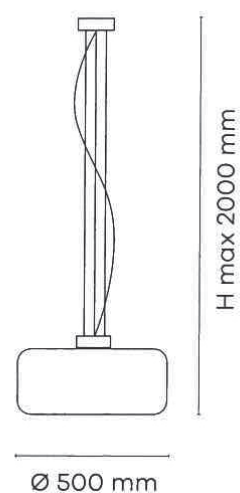

Kiss sospensione 500

Color

Nero
Black Arancio
Orange

Diffusor

Bianco
White

Code

L2202

Sorgente
Source

1X
E27

Lunghezza cavi L. max 2000 mm
Cable length L. max

S

220-240V 50/60Hz