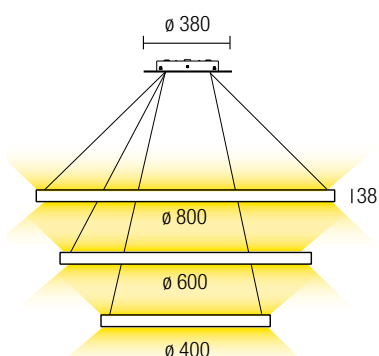

Aura S LED 2, 3 anelli Up & Down

Aura S LED 4 anelli Down

AURA S 40-60 Up & Down

ON -OFF

DALI 2 PUSH

	782002-3KB	782002-3KBDA
	782001-3KN	782001-3KNDA
	782001-3KG	782001-3KGDA
	782001-3KO	782001-3KODA
	782001-3KBR	782001-3KBRDA

Sorgente
Source

Potenza
Total power

60W Up + 60W Down

Temperatura di colore
Color temperature

3000K

2700K-4000K

ON DEMAND

Flusso luminoso max.
Lighting output max.

2x2500Lm
(50lm/W)

Peso kg
weight kg

3,75

Lunghezza cavi L. max
Cable length L. max

2200mm

220-240V 50/60Hz DRIVER INCLUDED

AURA S 40-60-80 Up & Down

ON -OFF

DALI 2 PUSH

	802002-3KB	802002-3KBDA
	802001-3KN	802001-3KNDA
	802001-3KG	802001-3KGDA
	802001-3KO	802001-3KODA
	802001-3KBR	802001-3KBRDA

Sorgente
Source

Potenza
Total power

80W Up + 80W Down

Temperatura di colore
Color temperature

3000K

2700K-4000K

ON DEMAND

Flusso luminoso max.
Lighting output max.

2x4000Lm
(50lm/W)

Peso kg
weight kg

6,75

Lunghezza cavi L. max
Cable length L. max

2200mm

220-240V 50/60Hz DRIVER INCLUDED

AURA S 60-80-100-120 Down

ON -OFF

DALI 2 PUSH

	822002-3KB	822002-3KBDA
	822001-3KN	822001-3KNDA
	822001-3KG	822001-3KGDA
	822001-3KO	822001-3KODA
	822001-3KBR	822001-3KBRDA

Sorgente
Source

Potenza
Total power

230W Down

Temperatura di colore
Color temperature

3000K

2700K-4000K

ON DEMAND

Flusso luminoso max.
Lighting output max.

11.500Lm
(50lm/W)

Peso kg
weight kg

8,0

Lunghezza cavi L. max
Cable length L. max

2200mm

220-240V 50/60Hz DRIVER INCLUDED