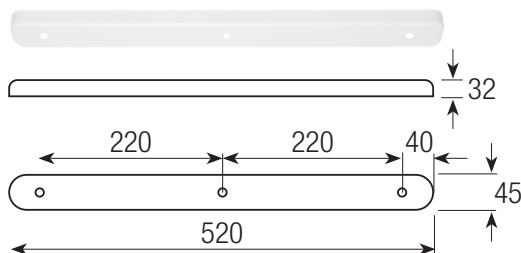

ROSONE RETTANGOLARE 3 FORI
3-HOLE RECTANGULAR CEILING ROSE

Color	Code
☐ Bianco White	ROS/RET/3/B