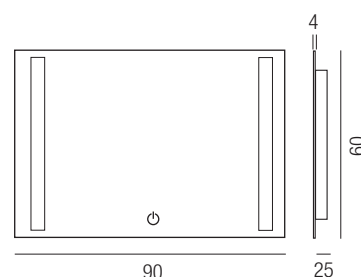

Color	Diffusor
☐ Specchio Mirror	☐ Vetro satinato satin Glass

Cod.	M406	3000K
Sorgente Source		
Potenza Total power	15W	
Temperatura di colore Color temperature	3000K	
Flusso luminoso Lighting output	800Lm	
CELL		
220-240V 50/60Hz