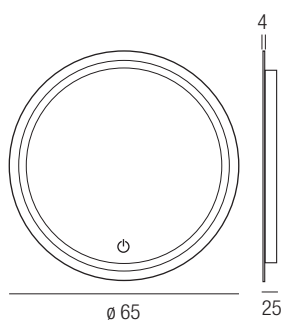

Equipped with supports for fixing, power supply positioned inside the structure and LED source.

Specchio LED ø 65

Color	Diffusor
<input type="checkbox"/> Specchio Mirror	<input type="checkbox"/> Vetro satinato satin Glass